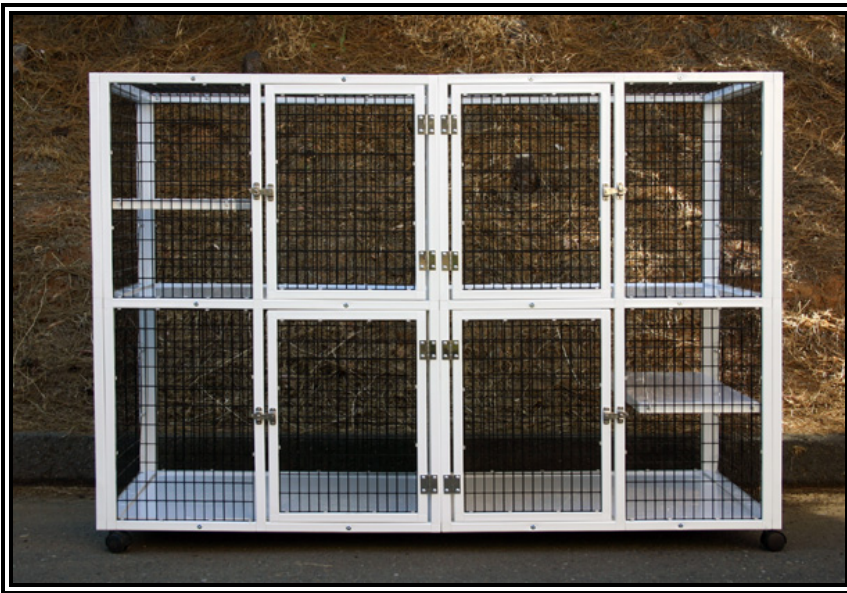

## 4-Unit 2-Level Banks

CD&E offers two 4-unit banks ~ the Model s550 and the Model s551. Both banks are 6' wide and 2½' deep ~ you choose the height that best suits your needs:

Model s550 – each level 2', total height = 4' 🐾 Model s551 – each level 2½', total height = 5'

All enclosures constructed with a 1" square furniture-grade PVC frame and 14 gauge 1" x 2" PVC Coated wire. Equipped with stainless steel marine-grade hinges and spring loaded safety latches.

Standard with:

- (4) solid ABS plastic floors
- (2) wire mesh vertical dividers
- (2) 30" x 12½" shelves and casters

Pictured Left: Model s550 – 4'x6'x2.5'

### STANDS AVAILABLE for EITHER MODEL

For additional flexibility ~ use the multi-level enclosures so that the animals have access to all levels. Order your upper floors with an access hole or the recessed litter pan option. When the litter pan (provided) or floor insert (optional) is in place, the levels are completely separate ~ but take it out and the animal can easily move between levels!